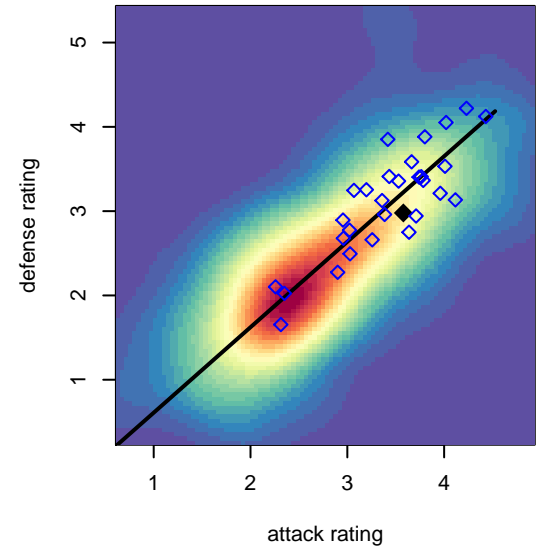

Venues played:
 2013 OYS State Cup B98
 2014 Showcase of Champions U15 Showcase
 2014 US Club Regionals Super U15
 2014 Beaverton Cup BU16 -17 Gold
 2014 FWRL B98
 2014 ET Winter Kickoff BU16
 2014 PacNW Winter Classic FWRL U16
 2014 Portland Winter Showcase U16
 2014 Win OYS B98 Premier
 2014 OYS State Cup B98

Eastside Timbers Red B98
 Dots are actual minus expected GF (blue circles) and GA (red triangles).
 Blue line is smoothed change in attack strength. Red is smoothed change in defense strength.

**attack and defense variance (black dot)
relative to other teams
and top 10 in region**

**attack and defense rating
relative to others at age
and all opponents in last 13 months**

**attack and defense rating
relative to others at age
and all opponents in last 13 months**

Performance relative to 13 month average

Performance relative to 13 month average

Distribution of opponents
 Red = Lose zone, Blue = Win zone, Green = Even
 Black line separates win/lose zones

lot. A=Neither has attack advantage, B=Opponent has both attack and defense advantage, C=Opponent has both attack and defense disadvantage, D=Both have