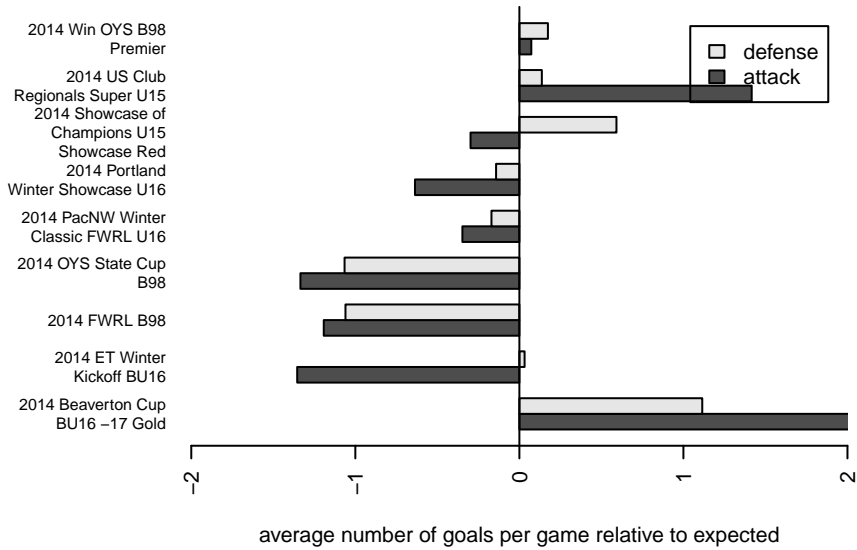

Venues played:
 2013 OYS State Cup B98
 2014 Showcase of Champions U15 Showcase
 2014 US Club Regionals Super U15
 2014 Beaverton Cup BU16 -17 Gold
 2014 FWRL B98
 2014 ET Winter Kickoff BU16
 2014 PacNW Winter Classic FWRL U16
 2014 Portland Winter Showcase U16
 2014 Win OYS B98 Premier
 2014 OYS State Cup B98

Eastside Timbers Red B98
 Dots are actual minus expected GF (blue circles) and GA (red triangles).
 Blue line is smoothed change in attack strength. Red is smoothed change in defense strength.

**attack and defense variance (black dot)
relative to other teams
and top 10 in region**

**attack and defense rating
relative to others at age
and all opponents in last 13 months**

**attack and defense rating
relative to others at age
and all opponents in last 13 months**

Performance relative to 13 month average

Performance relative to 13 month average

Distribution of opponents
 Red = Lose zone, Blue = Win zone, Green = Even
 Black line separates win/lose zones

lot. A=Neither has attack advantage, B=Opponent has both attack and defense advantage, C=Opponent has both attack and defense disadvantage, D=Both have