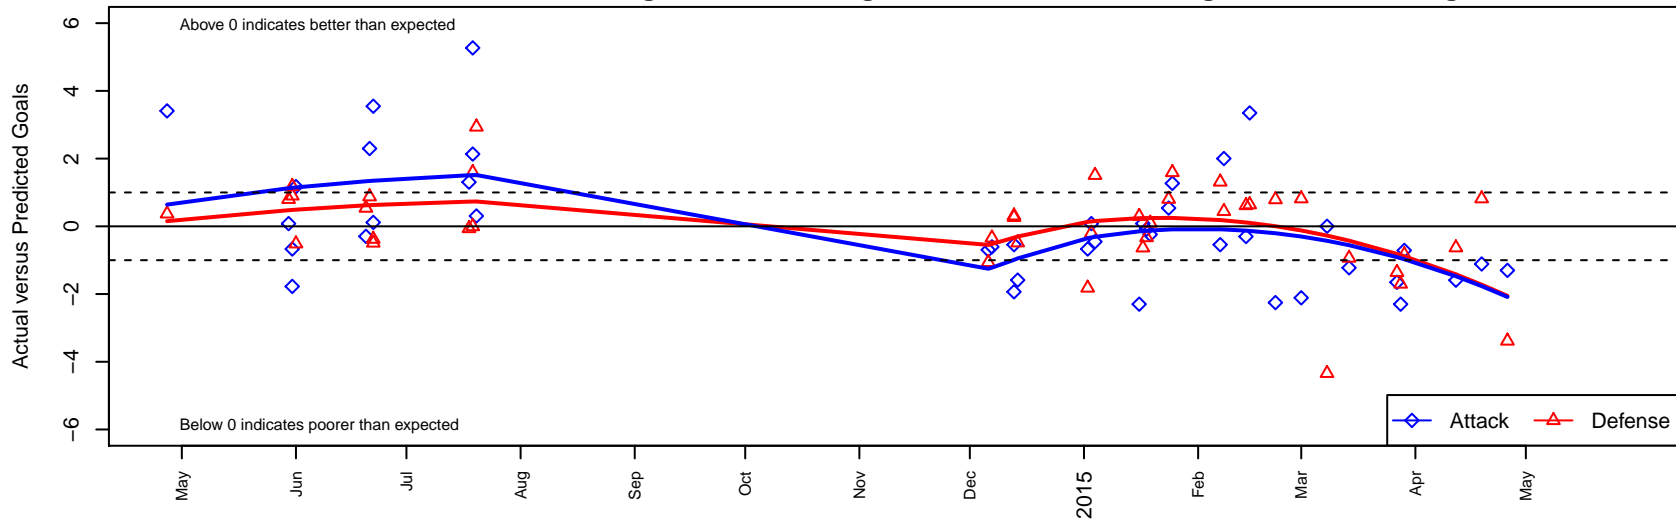

Eastside Timbers Red B98

Eastside United FC
 Gresham, OR
 B98 total strength=1746
 attack=35.83 defense=19.66
 spr league = Win OYS B98 Premier
 notes= Bayern

alt names used:
 EST U16B Bayern
 EastSide Timbers 98B Bayern
 EastSide Timbers 98B Bayern
 Eastside Timbers 98 Bayern
 Eastside Timbers U16B Bayern
 EASTSIDE TIMBERS B98 [Red]
 EASTSIDE TIMBERS BAYERN (OR)
 Eastside Timbers '98B Red
 EASTSIDE TIMBERS '98B RED
 EastSide Timbers 98B Bayern

Venues played:
 2013 OYS State Cup B98
 2014 Showcase of Champions U15 Showcase
 2014 US Club Regionals Super U15
 2014 Beaverton Cup BU16 -17 Gold
 2014 FWRL B98
 2014 ET Winter Kickoff BU16
 2014 PacNW Winter Classic FWRL U16
 2014 Portland Winter Showcase U16
 2014 Win OYS B98 Premier
 2014 OYS State Cup B98

Eastside Timbers Red B98
 Dots are actual minus expected GF (blue circles) and GA (red triangles).
 Blue line is smoothed change in attack strength. Red is smoothed change in defense strength.

**attack and defense variance (black dot)
relative to other teams
and top 10 in region**

**attack and defense rating
relative to others at age
and all opponents in last 13 months**

**attack and defense rating
relative to others at age
and all opponents in last 13 months**

Performance relative to 13 month average