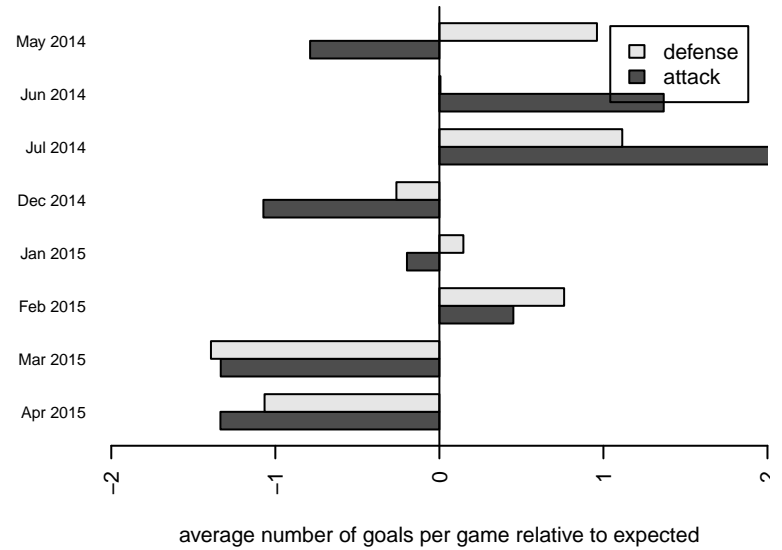

Eastside Timbers Red B98
 Dots are actual minus expected GF (blue circles) and GA (red triangles).
 Blue line is smoothed change in attack strength. Red is smoothed change in defense strength.

**attack and defense variance (black dot)
relative to other teams
and top 10 in region**

**attack and defense rating
relative to others at age
and all opponents in last 13 months**

**attack and defense rating
relative to others at age
and all opponents in last 13 months**

Performance relative to 13 month average

Performance relative to 13 month average

Distribution of opponents
 Red = Lose zone, Blue = Win zone, Green = Even
 Black line separates win/lose zones

lot. A=Neither has attack advantage, B=Opponent has both attack and defense advantage, C=Opponent has both attack and defense disadvantage, D=Both have