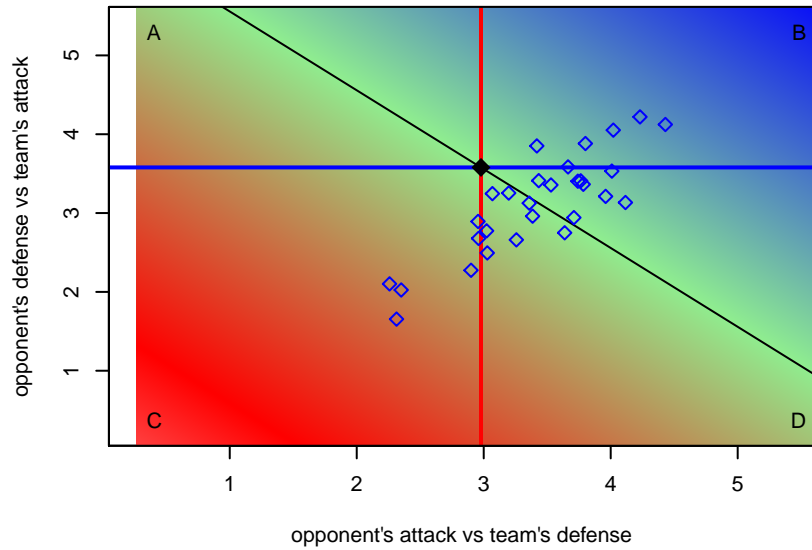

Eastside Timbers Red B98
 Dots are actual minus expected GF (blue circles) and GA (red triangles).
 Blue line is smoothed change in attack strength. Red is smoothed change in defense strength.

**attack and defense variance (black dot)
relative to other teams
and top 10 in region**

**attack and defense rating
relative to others at age
and all opponents in last 13 months**

**attack and defense rating
relative to others at age
and all opponents in last 13 months**

Performance relative to 13 month average

Performance relative to 13 month average

Distribution of opponents
 Red = Lose zone, Blue = Win zone, Green = Even
 Black line separates win/lose zones

lot. A=Neither has attack advantage, B=Opponent has both attack and defense advantage, C=Opponent has both attack and defense disadvantage, D=Both have